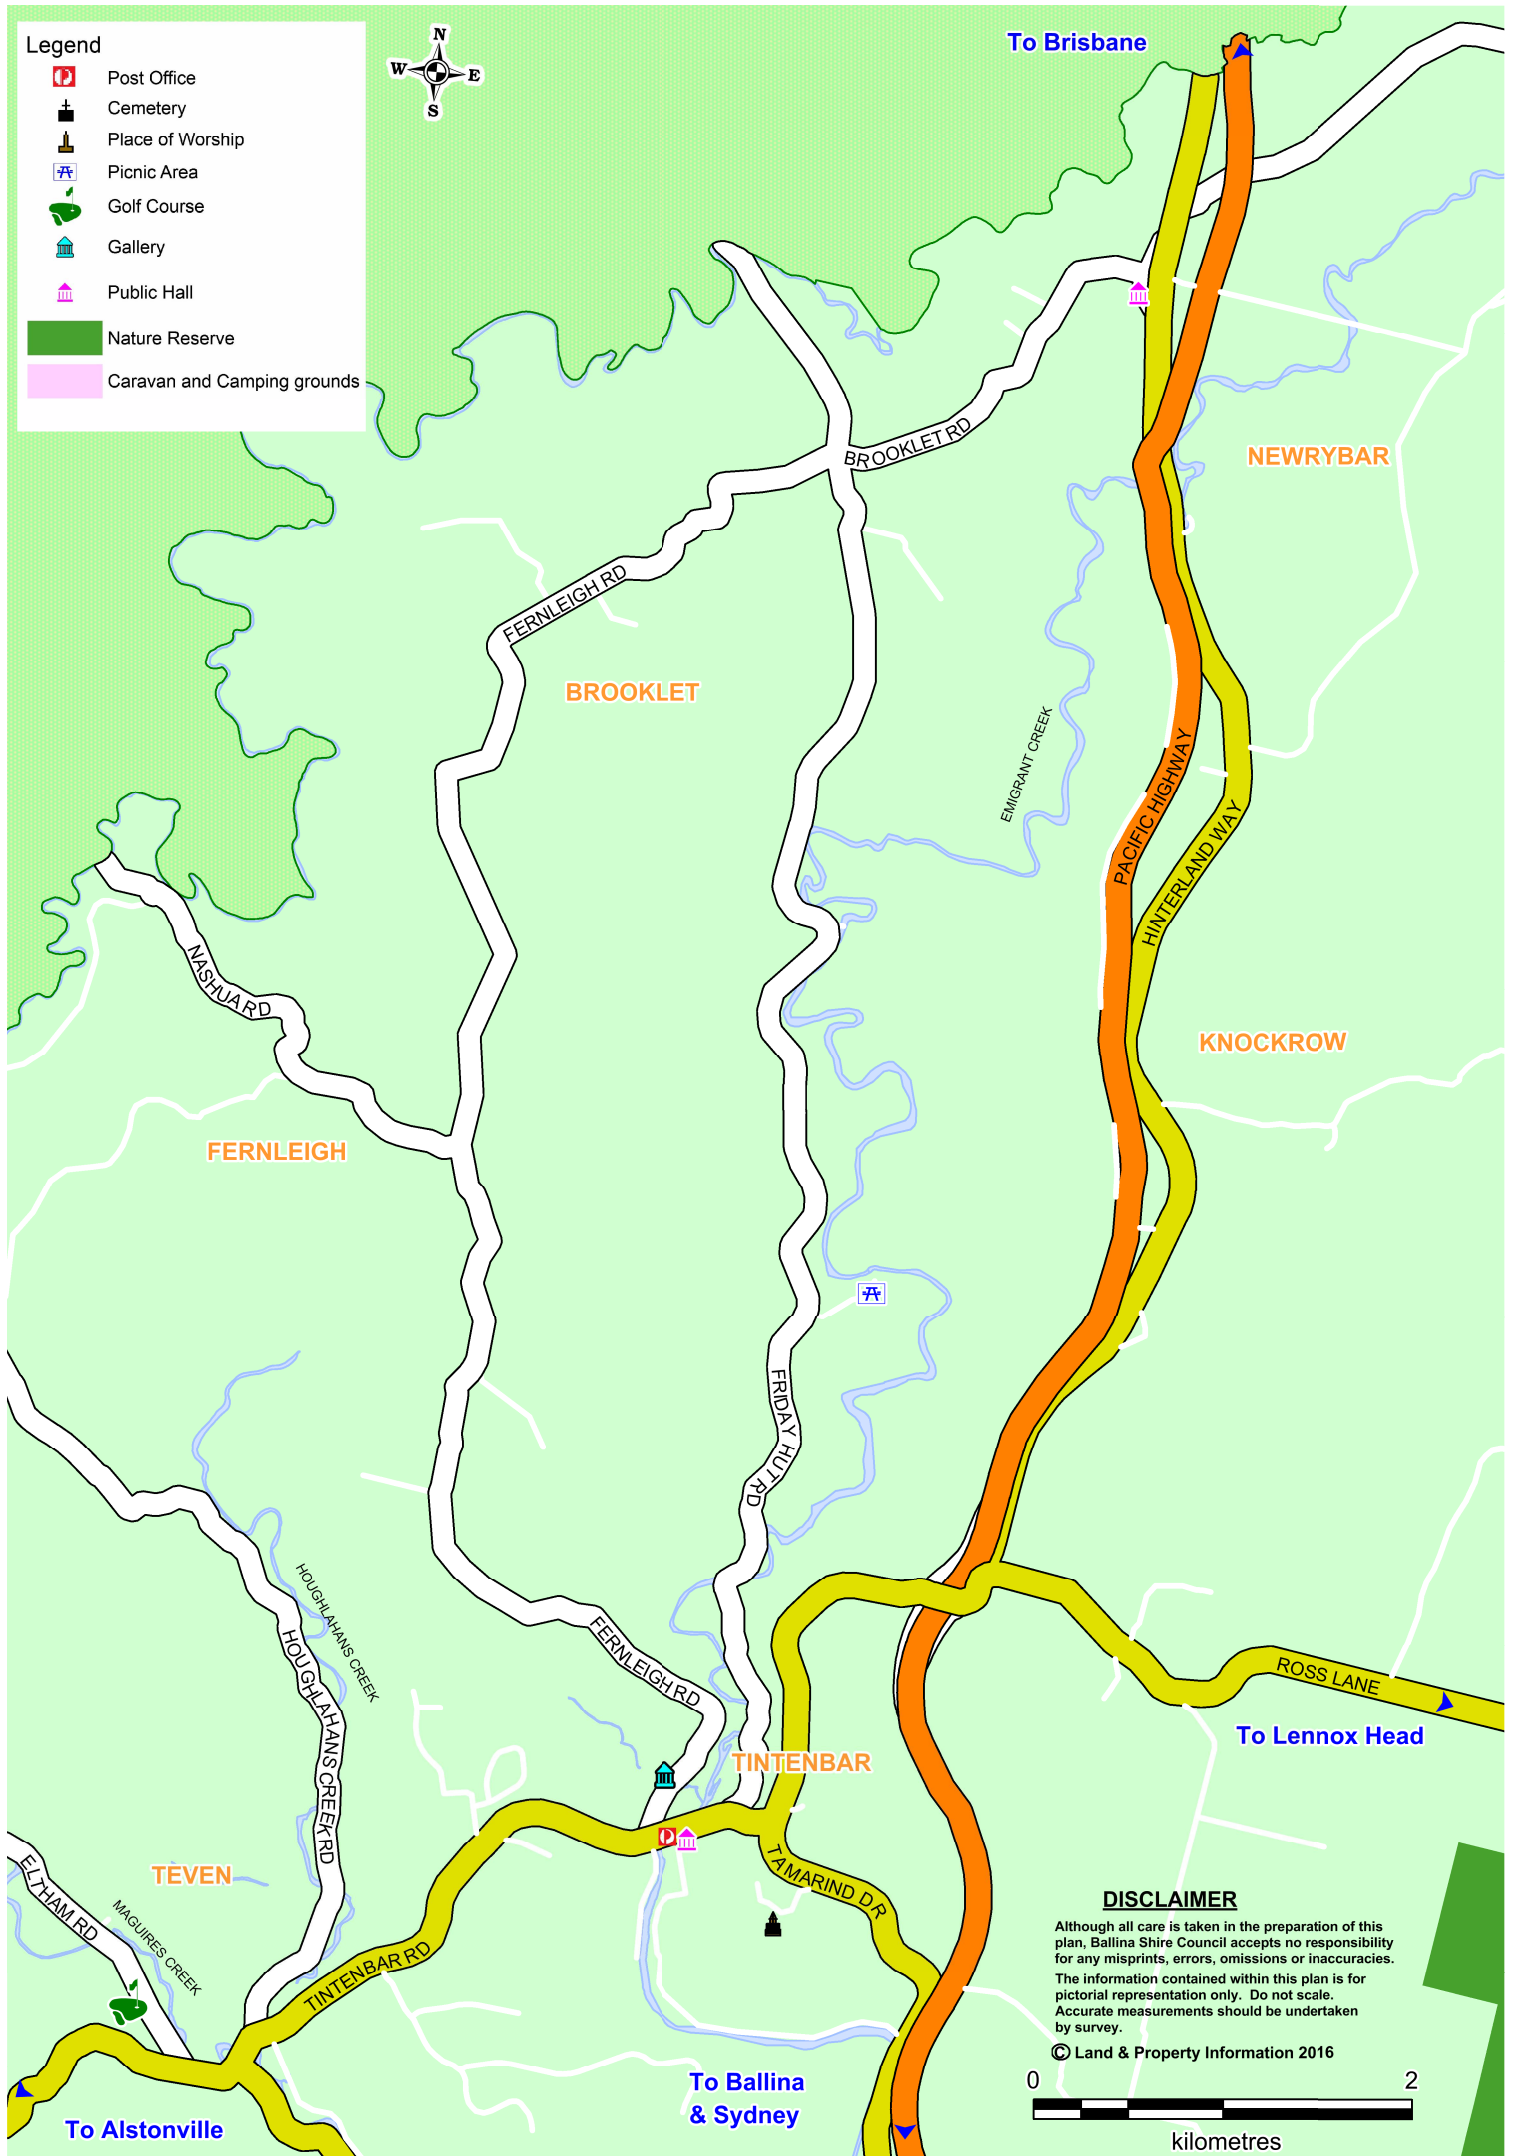

Legend

-  Post Office
-  Cemetery
-  Place of Worship
-  Picnic Area
-  Golf Course
-  Gallery
-  Public Hall
-  Nature Reserve
-  Caravan and Camping grounds

To Brisbane

NEWRYBAR

BROOKLET

FERNLEIGH

KNOCKROW

TINTENBAR

TEVEN

To Lennox Head

To Alstonville

To Ballina & Sydney

DISCLAIMER

Although all care is taken in the preparation of this plan, Ballina Shire Council accepts no responsibility for any misprints, errors, omissions or inaccuracies. The information contained within this plan is for pictorial representation only. Do not scale. Accurate measurements should be undertaken by survey.