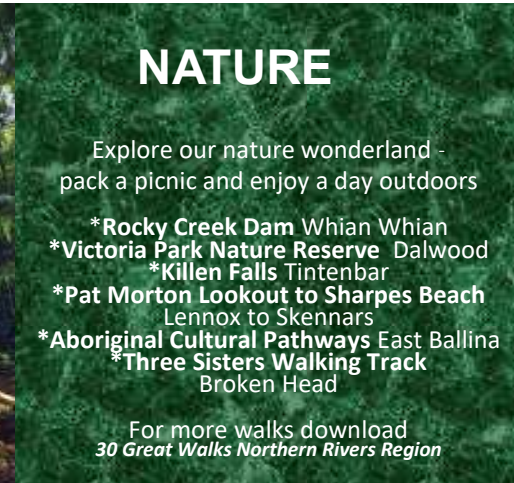

NATURE

Explore our nature wonderland - pack a picnic and enjoy a day outdoors

- *Rocky Creek Dam Whian Whian
- *Victoria Park Nature Reserve Dalwood
- *Killen Falls Tintenbar
- *Pat Morton Lookout to Sharpes Beach Lennox to Skennars
- *Aboriginal Cultural Pathways East Ballina
- *Three Sisters Walking Track Broken Head

For more walks download
30 Great Walks Northern Rivers Region